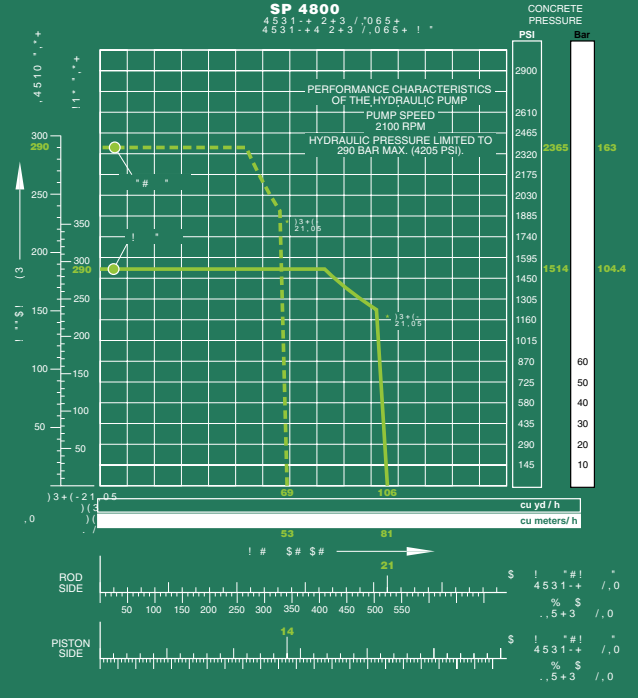

SP 4800 / SP 8800

Stationary concrete pumps

When you at 0

Only one manufacturer can supply the Schwing experience.

SCHWING-STETTER MOVES CONCRETE. **WORLDWIDE.**

Wherever concrete is produced and moved is where you will find Schwing-Stetter machinery.