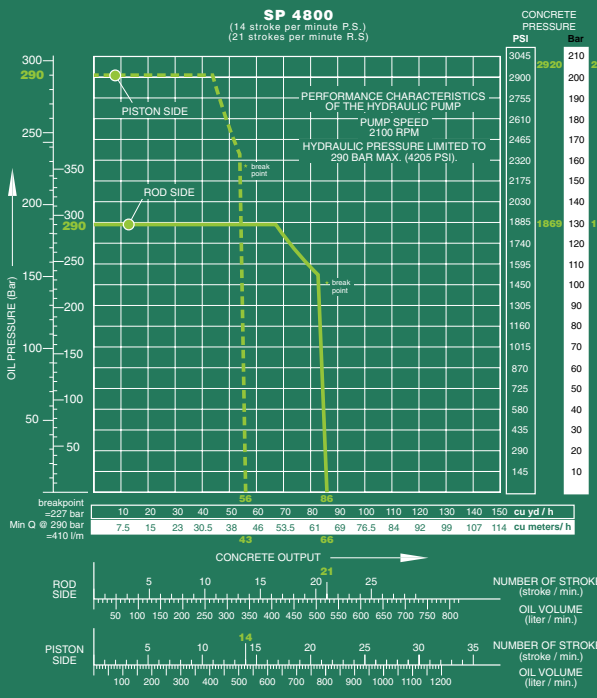

SP 4800 / SP 8800

Stationary concrete pumps

When you at 0

Only one manufacturer can supply the Schwing experience.

SCHWING-STETTER MOVES CONCRETE. **WORLDWIDE.**

Wherever concrete is produced and moved is where you will find Schwing-Stetter machinery.